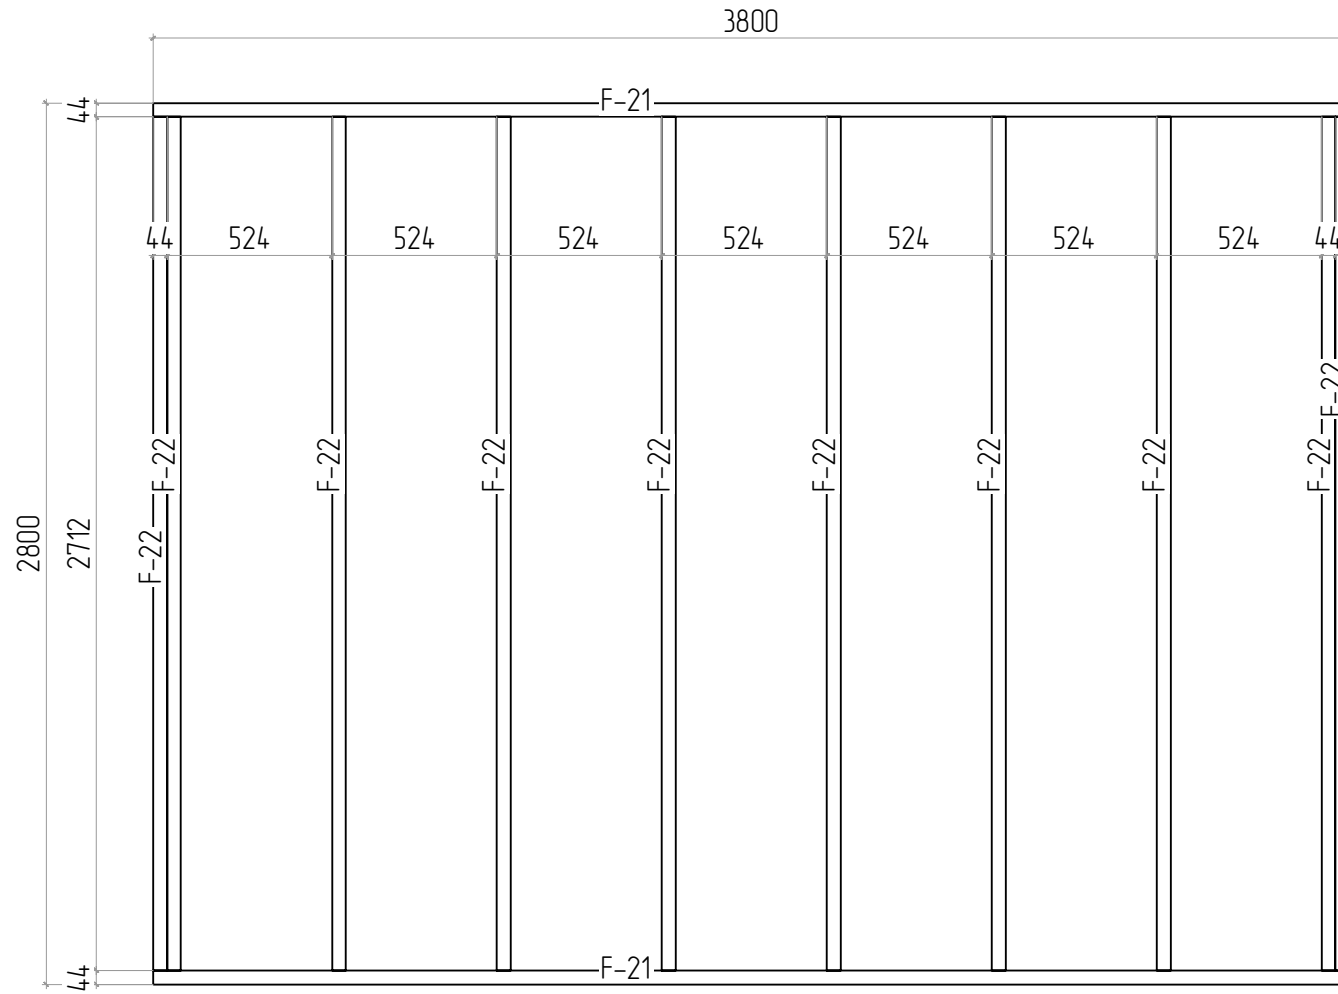

Poolhouse 44 3x4

STAGE 1

Poolhouse 44 3x4

STAGE 2

W-A

Poolhouse 44 3x4

W-B

W-C

Poolhouse 44 3x4

STAGE 1

F
 NR: 21
 PSC: 2
 B/H: 44mm/68mm
 L: 3800mm

F
 NR: 22
 PSC: 10
 B/H: 44mm/68mm
 L: 2712mm

STAGE 2

W
 NR: A 1
 PSC: 2
 B/H: 44mm/67mm
 L: 1340mm

W
 NR: A 2
 PSC: 1
 B/H: 44mm/135mm
 L: 4360mm

W
 NR: A 3
 PSC: 6
 B/H: 44mm/135mm
 L: 1340mm

W
 NR: A 4
 PSC: 22
 B/H: 44mm/135mm
 L: 365mm

W
 NR: A 5
 PSC: 22
 B/H: 44mm/135mm
 L: 355mm

W
 NR: B 6
 PSC: 1
 B/H: 44mm/68mm
 L: 4000mm

W
 NR: B 7
 PSC: 1
 B/H: 44mm/135mm
 L: 4360mm

R
 NR: 28
 PSC: 4
 B/H: 18mm/120mm
 L: 1677mm

R
 NR: 33
 PSC: 4
 B/H: 28mm/34mm
 L: 2180mm

R
 NR: 32
 PSC: 4
 B/H: 18mm/58mm
 L: 1672mm

R
 NR: 34
 PSC: 2
 B/H: 18mm/120mm
 L: 120mm

STAGE 7

F
 NR: 27
 PSC: 25
 B/H: 20mm/115mm
 L: 3708mm