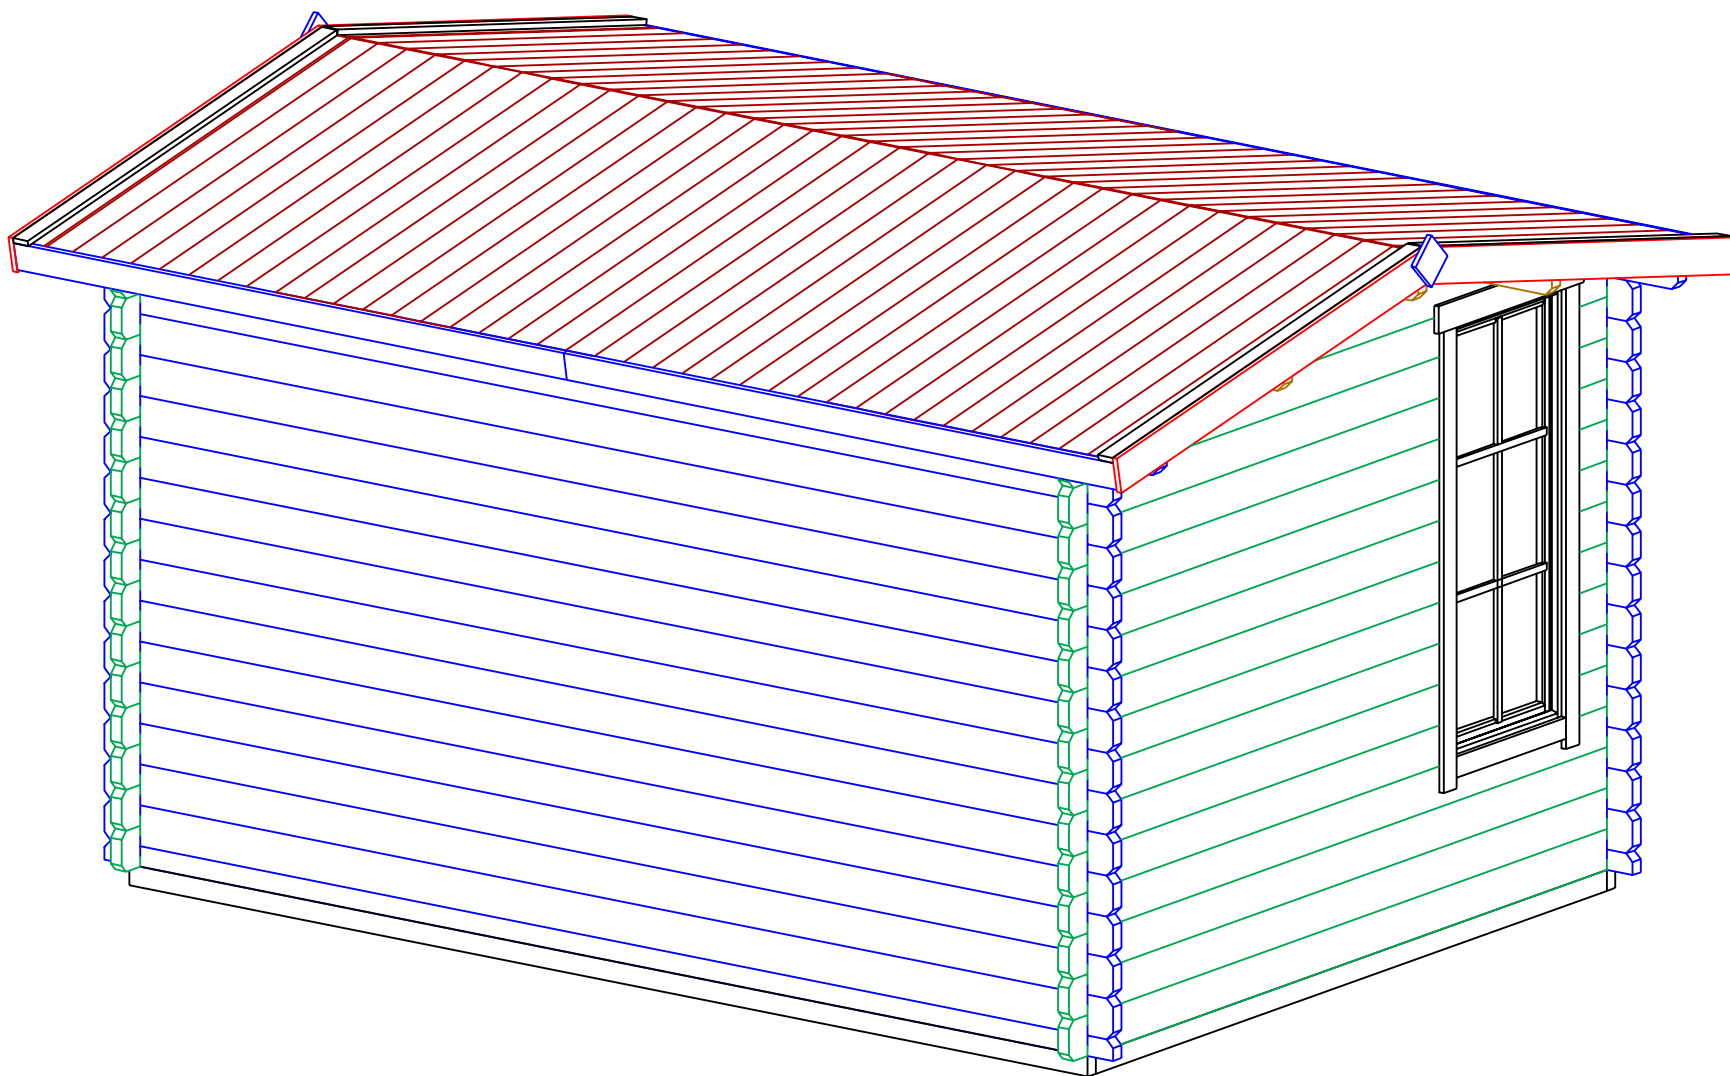

Poolhouse 44 3x4

STAGE 1

Poolhouse 44 3x4

STAGE 2

W-A

Poolhouse 44 3x4

W-B

W-C

W-D

STAGE 3

Poolhouse 44 3x4

STAGE 4

Poolhouse 44 3x4

STAGE 5

Poolhouse 44 3x4

STAGE 6

Poolhouse 44 3x4

STAGE 1

F
 NR: 21
 PSC: 2
 B/H: 44mm/68mm
 L: 3800mm

F
 NR: 22
 PSC: 10
 B/H: 44mm/68mm
 L: 2712mm

STAGE 2

W
 NR: A 1
 PSC: 2
 B/H: 44mm/67mm
 L: 1340mm

W
 NR: A 2
 PSC: 1
 B/H: 44mm/135mm
 L: 4360mm