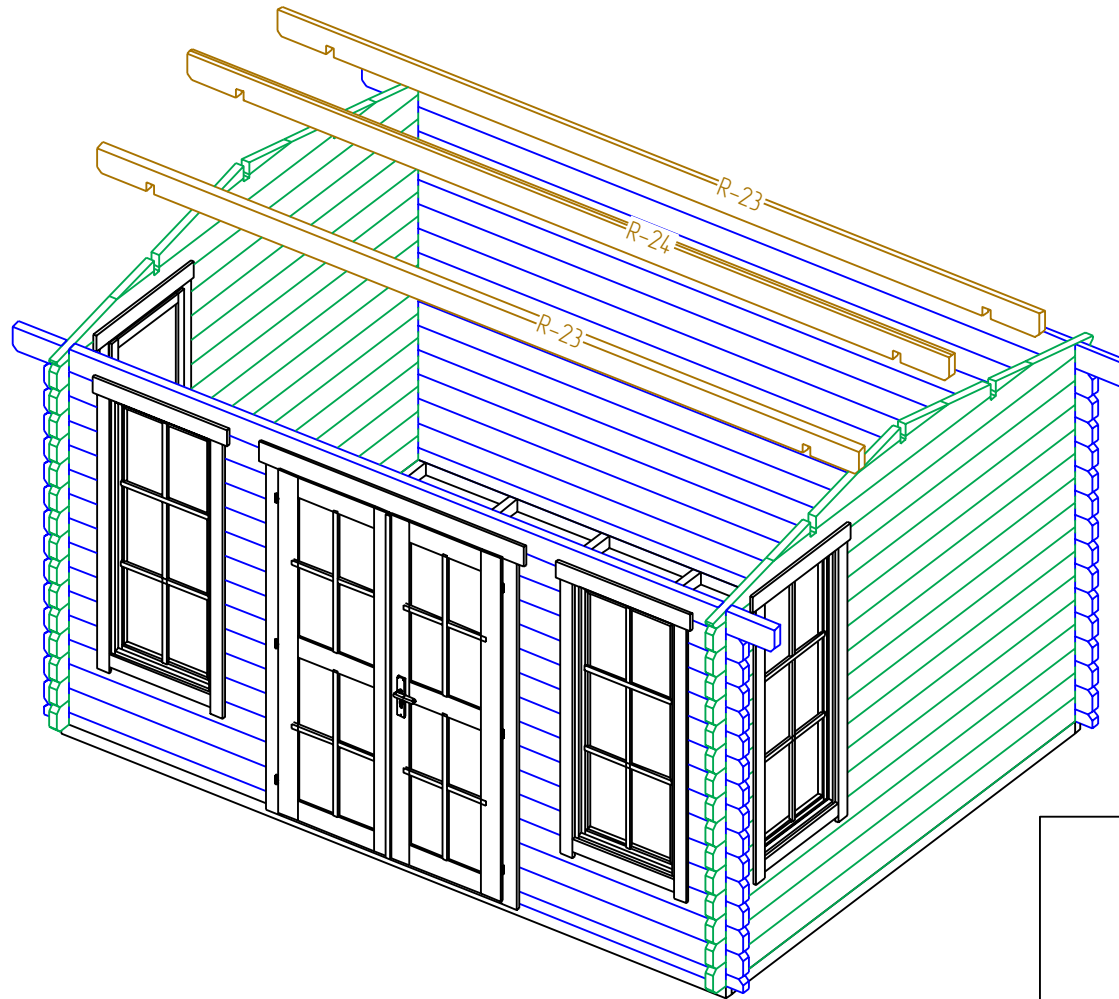

W-D

STAGE 3

Poolhouse 44 3x4

STAGE 4

Poolhouse 44 3x4

STAGE 5

Poolhouse 44 3x4

STAGE 6

Poolhouse 44 3x4

STAGE 1

F
 NR: 21
 PSC: 2
 B/H: 44mm/68mm
 L: 3800mm

F
 NR: 22
 PSC: 10
 B/H: 44mm/68mm
 L: 2712mm

STAGE 2

W
 NR: A 1
 PSC: 2
 B/H: 44mm/67mm
 L: 1340mm

W
 NR: A 2
 PSC: 1
 B/H: 44mm/135mm
 L: 4360mm