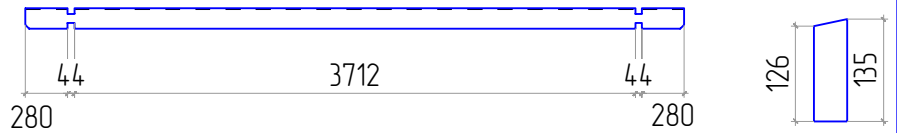

Poolhouse 44 3x4

STAGE 1

F
 NR: 21
 PSC: 2
 B/H: 44mm/68mm
 L: 3800mm

F
 NR: 22
 PSC: 10
 B/H: 44mm/68mm
 L: 2712mm

STAGE 2

W
 NR: A 1
 PSC: 2
 B/H: 44mm/67mm
 L: 1340mm

W
 NR: A 2
 PSC: 1
 B/H: 44mm/135mm
 L: 4360mm

W
 NR: A 3
 PSC: 6
 B/H: 44mm/135mm
 L: 1340mm

W
 NR: A 4
 PSC: 22
 B/H: 44mm/135mm
 L: 365mm

W
 NR: A 5
 PSC: 22
 B/H: 44mm/135mm
 L: 355mm

W
 NR: B 6
 PSC: 1
 B/H: 44mm/68mm
 L: 4000mm

W
 NR: B 7
 PSC: 1
 B/H: 44mm/135mm
 L: 4360mm