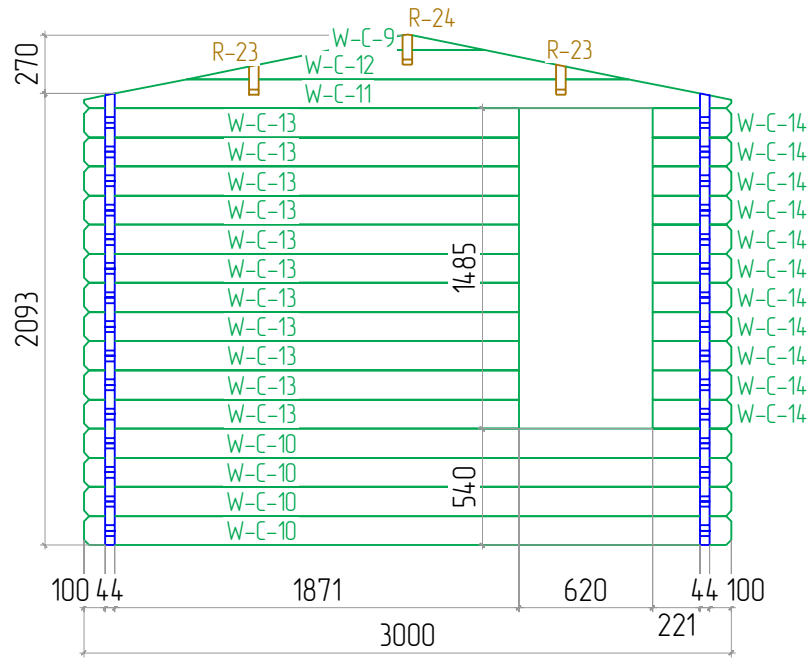

Poolhouse 44 3x4

STAGE 1

Poolhouse 44 3x4

STAGE 2

W-A

Poolhouse 44 3x4

W-B

W-C

Poolhouse 44 3x4

STAGE 1

F
 NR: 21
 PSC: 2
 B/H: 44mm/68mm
 L: 3800mm

F
 NR: 22
 PSC: 10
 B/H: 44mm/68mm
 L: 2712mm

STAGE 2

W
 NR: A 1
 PSC: 2
 B/H: 44mm/67mm
 L: 1340mm

W
 NR: A 2
 PSC: 1
 B/H: 44mm/135mm
 L: 4360mm

STAGE 4

R
 NR: 23
 PSC: 2
 B/H: 44mm/140mm
 L: 4360mm

R
 NR: 24
 PSC: 1
 B/H: 44mm/140mm
 L: 4360mm

STAGE 5

R
 NR: 26
 PSC: 77
 B/H: 20mm/115mm
 L: 1650mm

STAGE 6

R
 NR: 25
 PSC: 4
 B/H: 18mm/95mm
 L: 2180mm

R
 NR: 28
 PSC: 4
 B/H: 18mm/120mm
 L: 1677mm

R
 NR: 33
 PSC: 4
 B/H: 28mm/34mm
 L: 2180mm

R
 NR: 32
 PSC: 4
 B/H: 18mm/58mm
 L: 1672mm

R
 NR: 34
 PSC: 2
 B/H: 18mm/120mm
 L: 120mm

STAGE 7

F
 NR: 27
 PSC: 25
 B/H: 20mm/115mm
 L: 3708mm