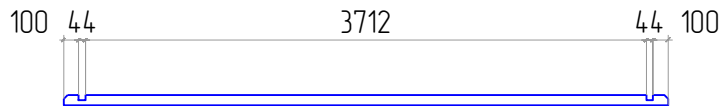

Poolhouse 44 3x4

STAGE 1

F
 NR: 21
 PSC: 2
 B/H: 44mm/68mm
 L: 3800mm

F
 NR: 22
 PSC: 10
 B/H: 44mm/68mm
 L: 2712mm

STAGE 2

W
 NR: A 1
 PSC: 2
 B/H: 44mm/67mm
 L: 1340mm

W
 NR: A 2
 PSC: 1
 B/H: 44mm/135mm
 L: 4360mm

W
 NR: A 3
 PSC: 6
 B/H: 44mm/135mm
 L: 1340mm

W
 NR: A 4
 PSC: 22
 B/H: 44mm/135mm
 L: 365mm

W
 NR: A 5
 PSC: 22
 B/H: 44mm/135mm
 L: 355mm

W
 NR: B 6
 PSC: 1
 B/H: 44mm/68mm
 L: 4000mm

W
 NR: B 7
 PSC: 1
 B/H: 44mm/135mm
 L: 4360mm

W
 NR: B 8
 PSC: 15
 B/H: 44mm/135mm
 L: 4000mm

Poolhouse 44 3x4

<p>W NR: C 10 PSC: 4 B/H: 44mm/135mm L: 3000mm</p>	
<p>W NR: C 13 PSC: 11 B/H: 44mm/135mm L: 2015mm</p>	
<p>W NR: C 14 PSC: 11 B/H: 44mm/135mm L: 365mm</p>	
<p>W NR: D 16 PSC: 4 B/H: 44mm/135mm L: 3000mm</p>	
<p>W NR: D 19 PSC: 11 B/H: 44mm/135mm L: 2015mm</p>	
<p>W NR: D 20 PSC: 11 B/H: 44mm/135mm L: 365mm</p>	
<p>W NR: C PSC: 1</p>	
<p>W NR: D PSC: 1</p>	
<p>STAGE 3</p>	
<p>Door PSC: 1 B/H: 1320mm/1958mm</p>	
<p>Window PSC: 4 B/H: 620mm/1485mm</p>	

STAGE 4

R
 NR: 23
 PSC: 2
 B/H: 44mm/140mm
 L: 4360mm

R
 NR: 24
 PSC: 1
 B/H: 44mm/140mm
 L: 4360mm

STAGE 5

R
 NR: 26
 PSC: 77
 B/H: 20mm/115mm
 L: 1650mm

STAGE 6

R
 NR: 25
 PSC: 4
 B/H: 18mm/95mm
 L: 2180mm