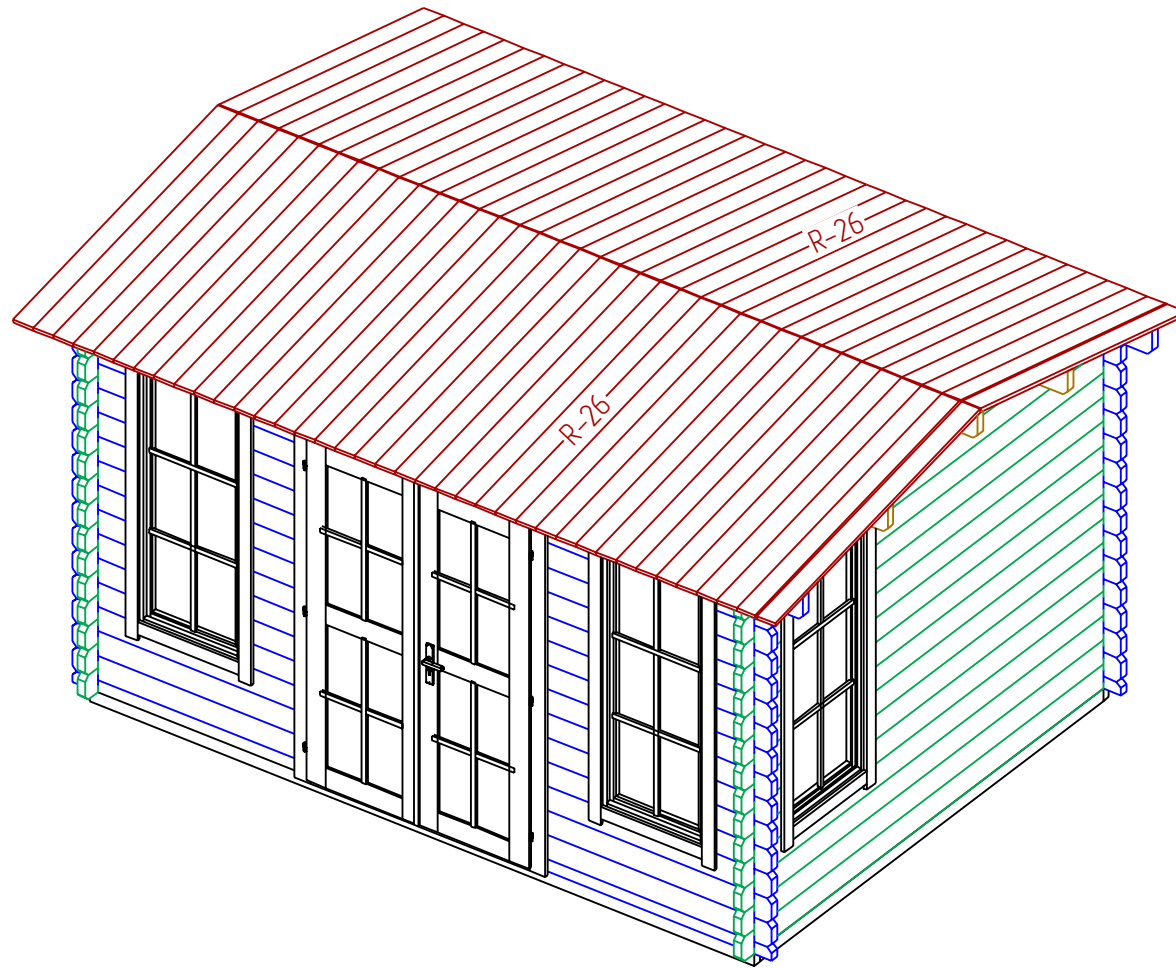

Poolhouse 44 3x4

STAGE 1

Poolhouse 44 3x4

STAGE 2

W-A

Poolhouse 44 3x4

W-B

W-C

W-D

STAGE 3

Poolhouse 44 3x4

STAGE 4

Poolhouse 44 3x4

STAGE 5

Poolhouse 44 3x4

STAGE 6

Poolhouse 44 3x4

STAGE 1

F
 NR: 21
 PSC: 2
 B/H: 44mm/68mm
 L: 3800mm

F
 NR: 22
 PSC: 10
 B/H: 44mm/68mm
 L: 2712mm

STAGE 2

W
 NR: A 1
 PSC: 2
 B/H: 44mm/67mm
 L: 1340mm

W
 NR: A 2
 PSC: 1
 B/H: 44mm/135mm
 L: 4360mm