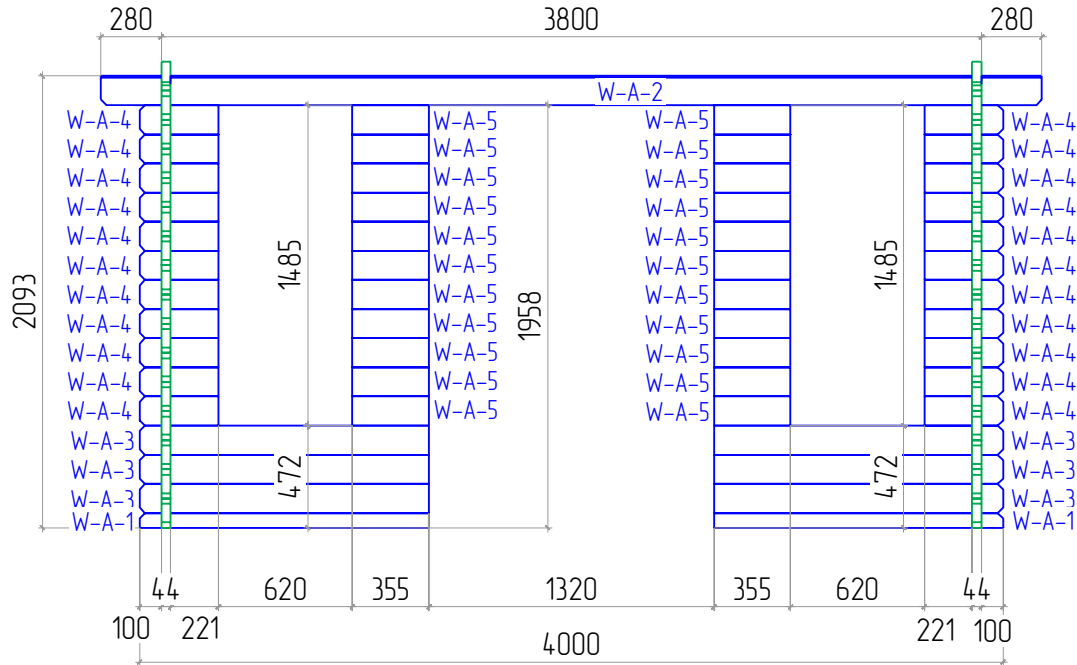

Poolhouse 44 3x4

STAGE 1

Poolhouse 44 3x4

STAGE 2

W-A

Poolhouse 44 3x4

W-B

W-C

Poolhouse 44 3x4

STAGE 1

F
 NR: 21
 PSC: 2
 B/H: 44mm/68mm
 L: 3800mm

F
 NR: 22
 PSC: 10
 B/H: 44mm/68mm
 L: 2712mm

STAGE 2

W
 NR: A 1
 PSC: 2
 B/H: 44mm/67mm
 L: 1340mm

W
 NR: A 2
 PSC: 1
 B/H: 44mm/135mm
 L: 4360mm

W
 NR: A 3
 PSC: 6
 B/H: 44mm/135mm
 L: 1340mm

W
 NR: A 4
 PSC: 22
 B/H: 44mm/135mm
 L: 365mm

W
 NR: A 5
 PSC: 22
 B/H: 44mm/135mm
 L: 355mm

W
 NR: B 6
 PSC: 1
 B/H: 44mm/68mm
 L: 4000mm

W
 NR: B 7
 PSC: 1
 B/H: 44mm/135mm
 L: 4360mm

R
 NR: 28
 PSC: 4
 B/H: 18mm/120mm
 L: 1677mm

R
 NR: 33
 PSC: 4
 B/H: 28mm/34mm
 L: 2180mm

R
 NR: 32
 PSC: 4
 B/H: 18mm/58mm
 L: 1672mm

R
 NR: 34
 PSC: 2
 B/H: 18mm/120mm
 L: 120mm

STAGE 7

F
 NR: 27
 PSC: 25
 B/H: 20mm/115mm
 L: 3708mm