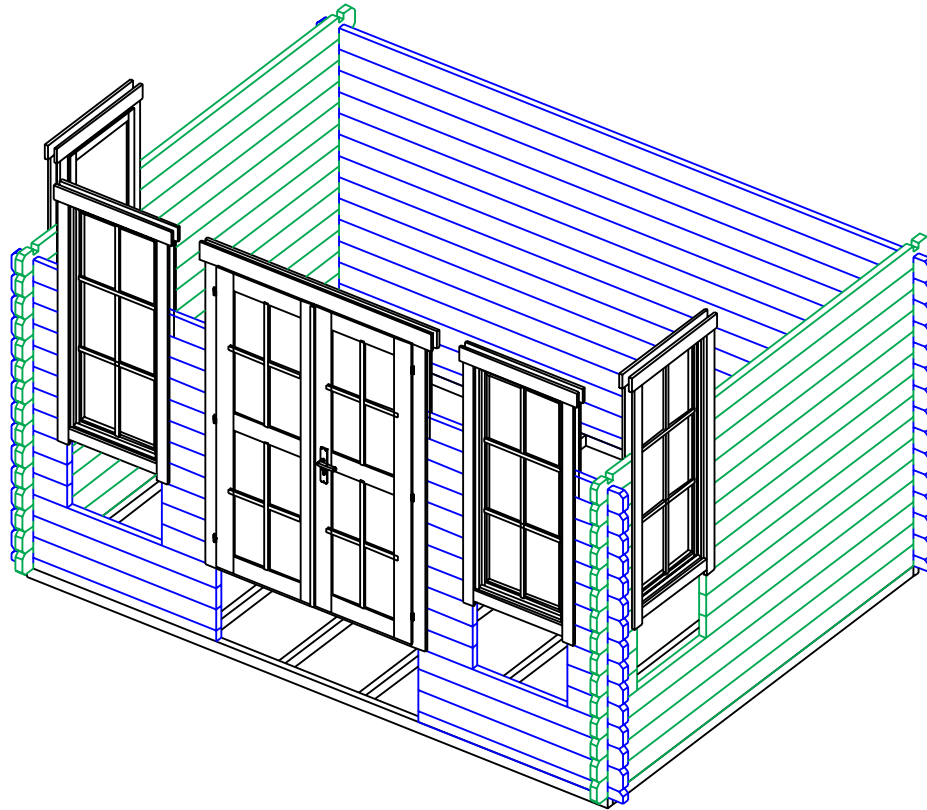

Poolhouse 44 3x4

STAGE 1

Poolhouse 44 3x4

STAGE 2

W-A

Poolhouse 44 3x4

W-B

W-C

W-D

STAGE 3

Poolhouse 44 3x4

STAGE 4

Poolhouse 44 3x4

STAGE 5

Poolhouse 44 3x4

STAGE 6

Poolhouse 44 3x4

STAGE 1

F
 NR: 21
 PSC: 2
 B/H: 44mm/68mm
 L: 3800mm

F
 NR: 22
 PSC: 10
 B/H: 44mm/68mm
 L: 2712mm

STAGE 2

W
 NR: A 1
 PSC: 2
 B/H: 44mm/67mm
 L: 1340mm

W
 NR: A 2
 PSC: 1
 B/H: 44mm/135mm
 L: 4360mm