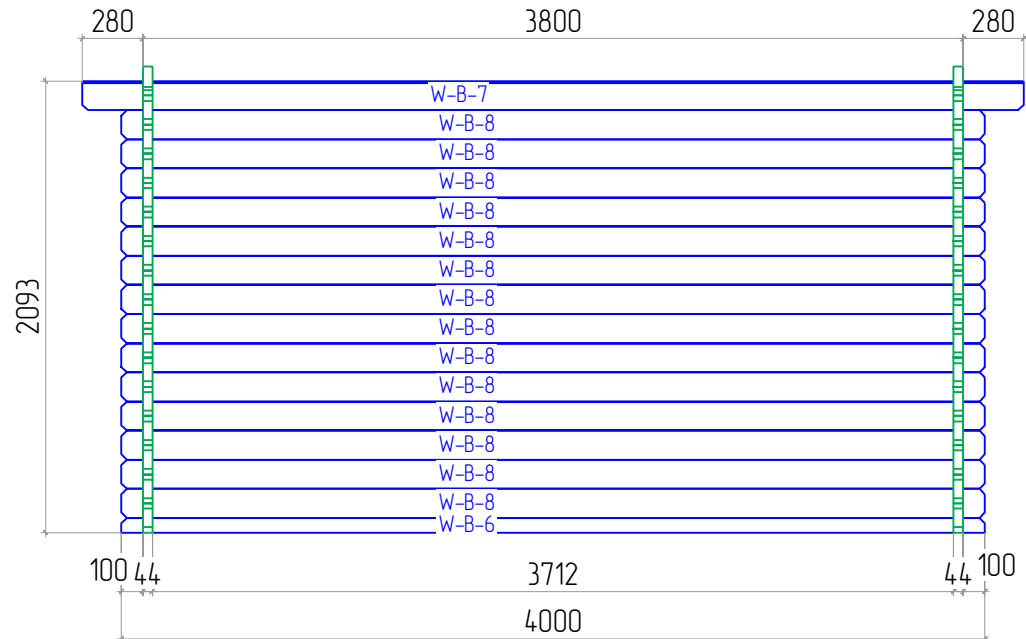

Poolhouse 44 3x4

STAGE 1

Poolhouse 44 3x4

STAGE 2

W-A

Poolhouse 44 3x4

W-B

W-C

Poolhouse 44 3x4

STAGE 1

F
 NR: 21
 PSC: 2
 B/H: 44mm/68mm
 L: 3800mm

F
 NR: 22
 PSC: 10
 B/H: 44mm/68mm
 L: 2712mm

STAGE 2

W
 NR: A 1
 PSC: 2
 B/H: 44mm/67mm
 L: 1340mm

W
 NR: A 2
 PSC: 1
 B/H: 44mm/135mm
 L: 4360mm